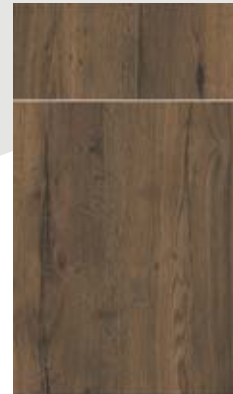

## TREND TEXTURE

Concrete Gray

## WOOD GRAIN

Shoreline

Black Forest

Natural Oak

Umbria

## SOLIDS

Stone Grey

Emerald

Raven