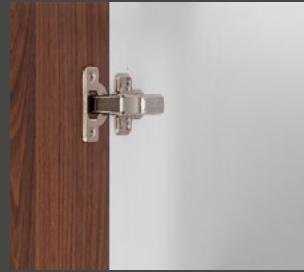

Discover the many details that make the URBAN Collection like no other brand.

Find more details online at:
INNOVATIONCABINETRY.COM

INNOVATION CABINETRY

7030 Anderson Road | Tampa, Florida 33634

727-535-7667 | 888-206-1088 | fax 813-884-0007 | info@innovationcabinetry.com

SPECIAL NOTE: Throughout this brochure, the product names are intended to evoke the color and style of the material only and are not intended to indicate or describe the materials used in cabinetry manufacturing.

©2023 Innovation Cabinetry LLC. All Rights Reserved. | No image or information published in this publication may be reproduced, transmitted or copied (other than for the purposes of fair dealing, as defined in the Copyright Act 1968) without the express written permission of Innovation Cabinetry, LLC.